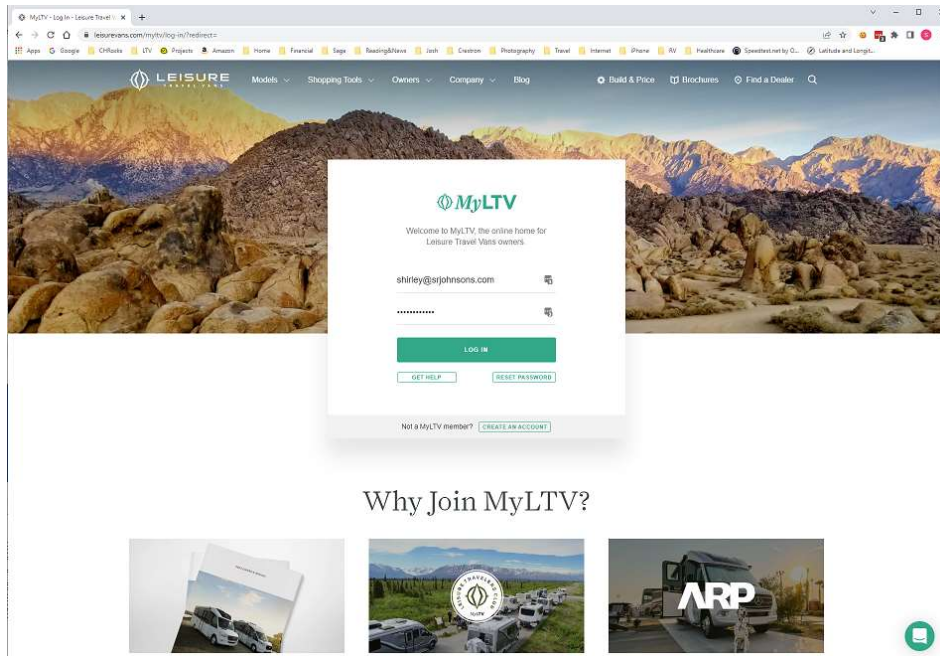

How to sign up for multiple LTV Travel Clubs using the same email

Step 1: Login <https://leisurevans.com/myltv/log-in/?redirect=>

After entering your username and password click the green login button.

Step 2: Click on Traveler's Club (outlined in red below)

Step 3: Click on Join Another Club (outlined in red below)

Step 4: Select the club you want to join (outlined in blue) and click on the green join button (outlined in green)

Since myLTV only allows you to “join” one club at a time, you will need to repeat step 4 for each club being joined.