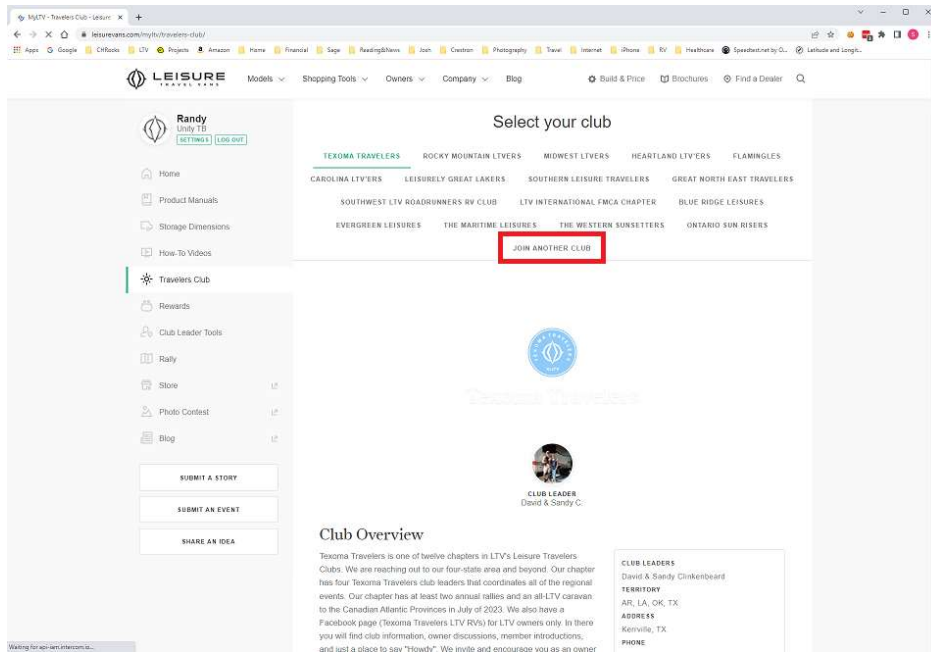

How to sign up for multiple LTV Travel Clubs using the same email

Step 1: Login <https://leisurevans.com/myltv/log-in/?redirect=>

After entering your username and password click the green login button.

Step 2: Click on Traveler's Club (outlined in red below)

Step 3: Click on Join Another Club (outlined in red below)

Step 4: Select the club you want to join (outlined in blue) and click on the green join button (outlined in green)

Since myLTV only allows you to “join” one club at a time, you will need to repeat step 4 for each club being joined.