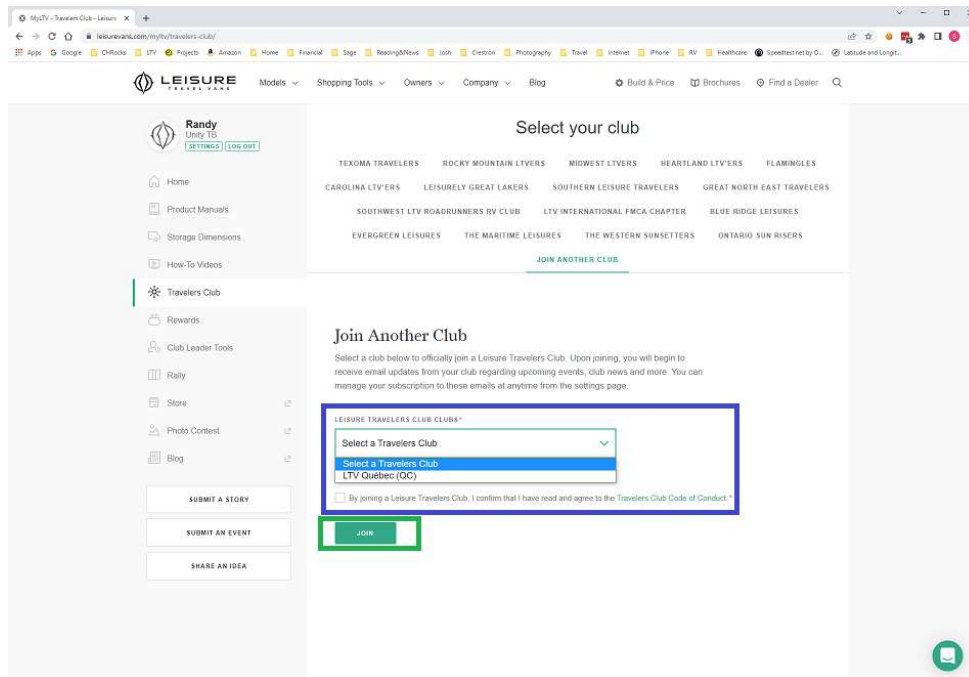

How to sign up for multiple LTV Travel Clubs using the same email

Step 1: Login <https://leisurevans.com/myltv/log-in/?redirect=>

After entering your username and password click the green login button.

Step 2: Click on Traveler's Club (outlined in red below)

Step 3: Click on Join Another Club (outlined in red below)

Step 4: Select the club you want to join (outlined in blue) and click on the green join button (outlined in green)

Since myLTV only allows you to “join” one club at a time, you will need to repeat step 4 for each club being joined.