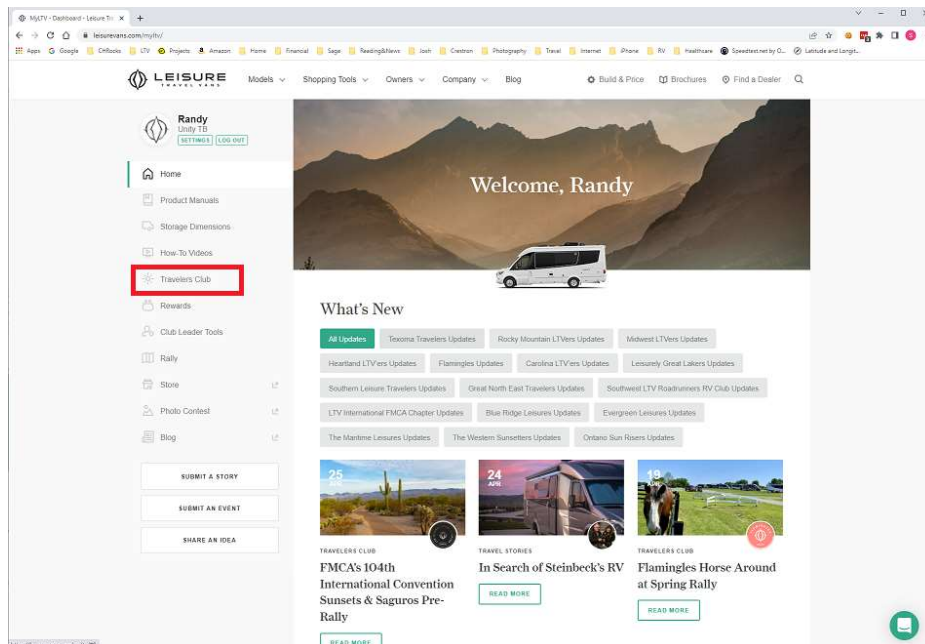

How to sign up for multiple LTV Travel Clubs using the same email

Step 1: Login <https://leisurevans.com/myltv/log-in/?redirect=>

After entering your username and password click the green login button.

Step 2: Click on Traveler's Club (outlined in red below)

Step 3: Click on Join Another Club (outlined in red below)

Step 4: Select the club you want to join (outlined in blue) and click on the green join button (outlined in green)

Since myLTV only allows you to “join” one club at a time, you will need to repeat step 4 for each club being joined.